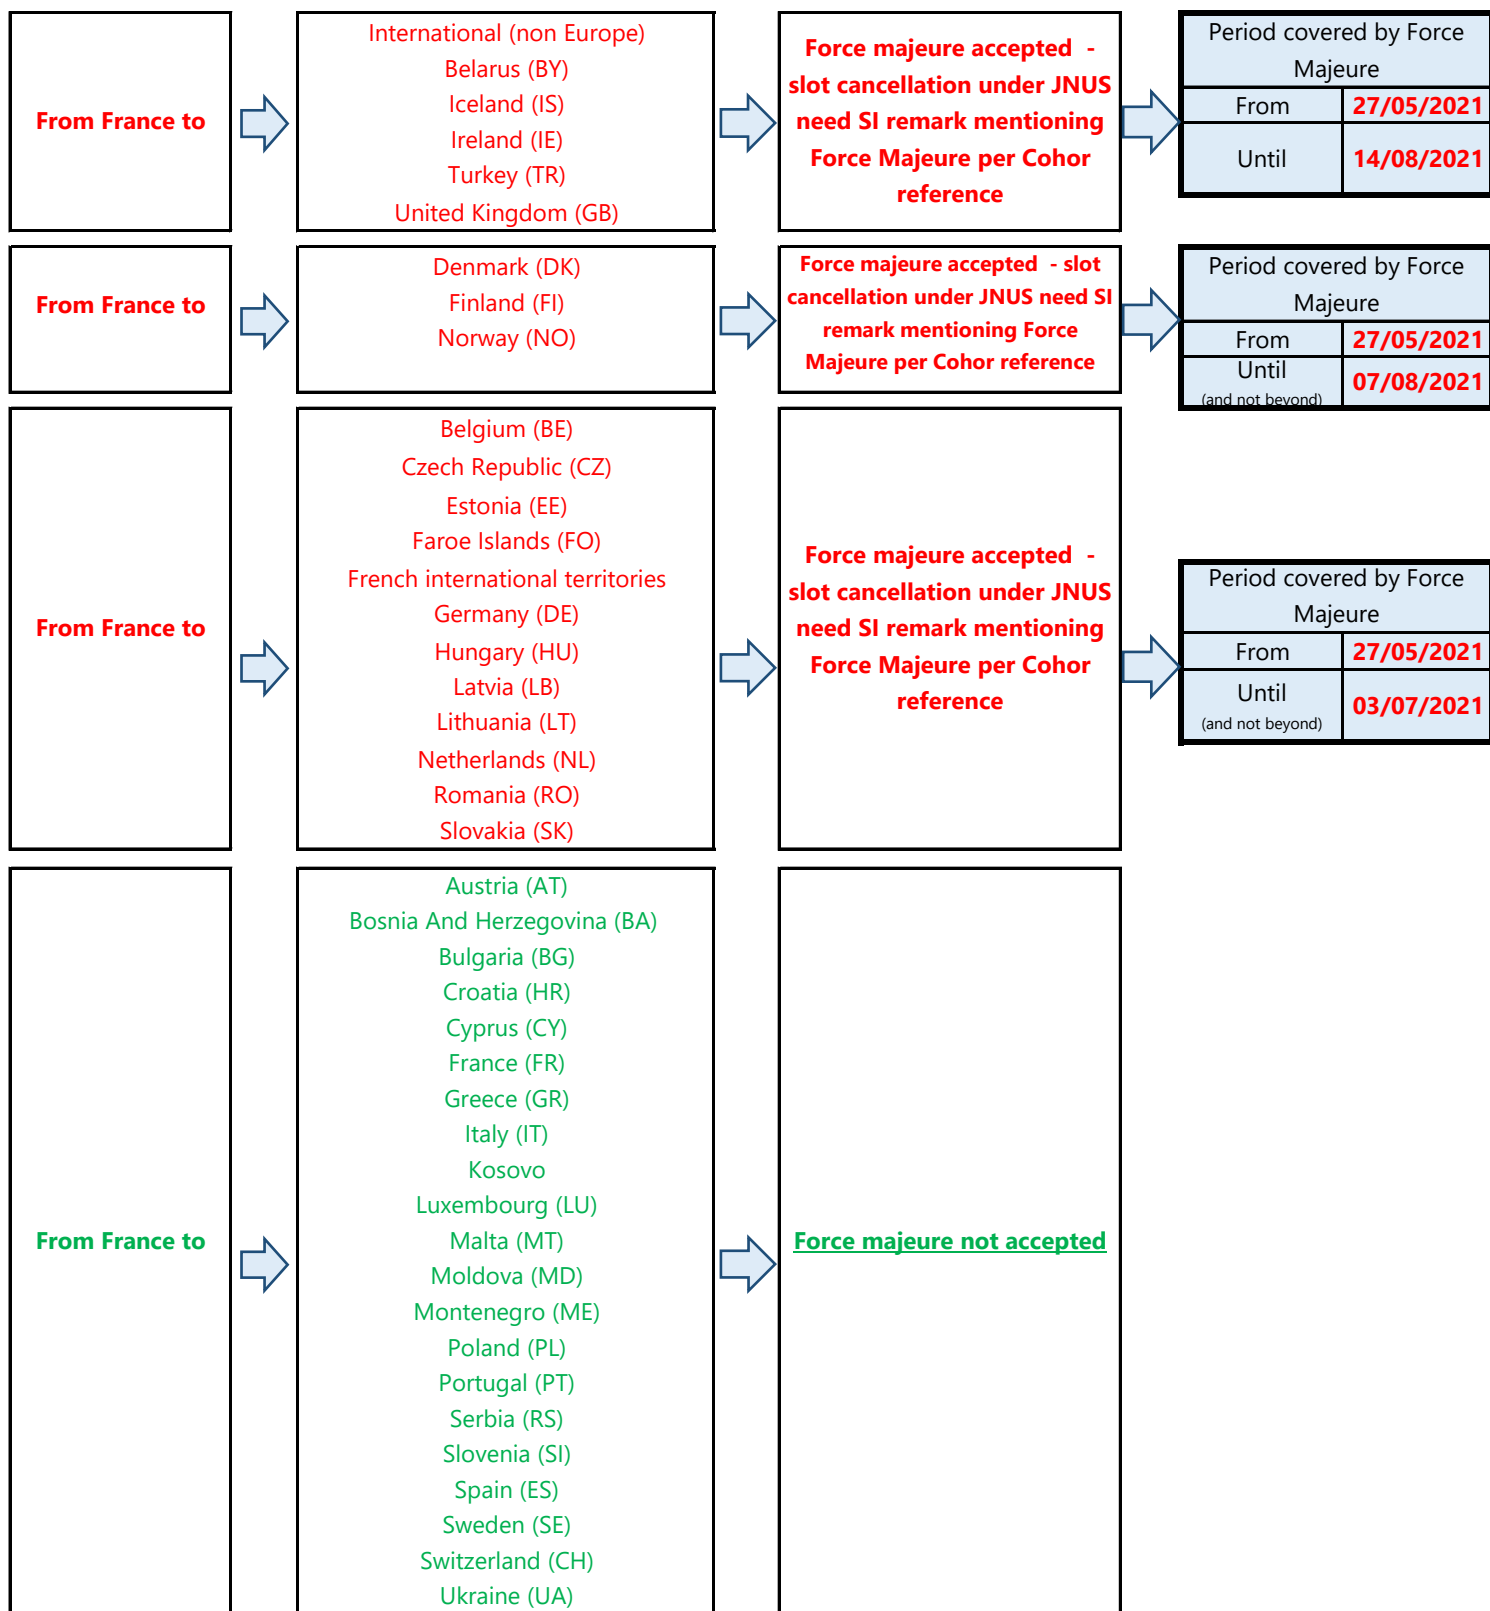

**JNUS Status Cohor as of 29/06/2021**

**JNUS Status Cohor next update 07/07/2021**

Slot cancellations under  
JNUS need SI remark

*JNUS : Justified Non-Use Slots*