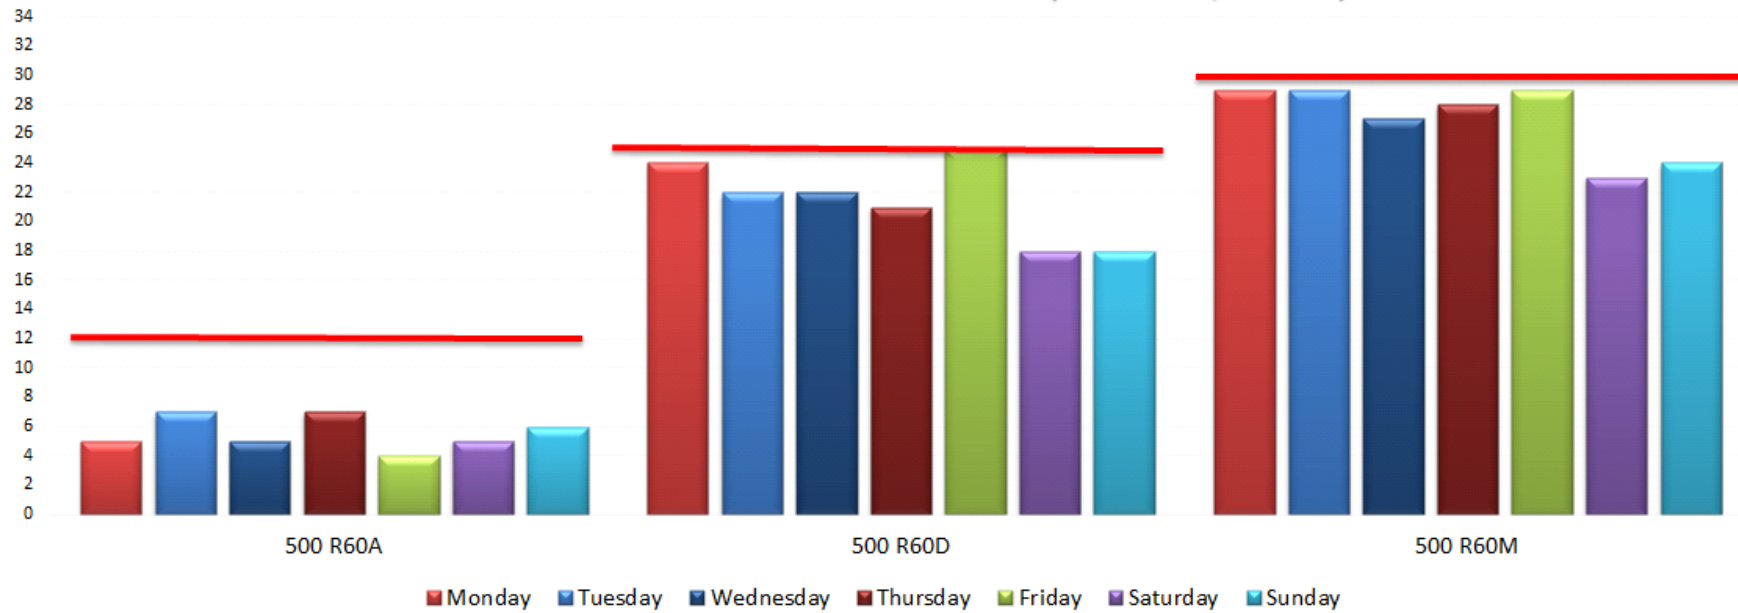

ORYW18 R60 A/D/M: Slot Allocation List - Seasonal Maximum

0500 - 0559

As of 5Jun18 - UTC Time (GMT+1:00, France)

ORYW18 R60 M: Slot Allocation List - Seasonal Maximum

2100 - 2159

As of 5Jun18 - UTC Time (GMT+1:00, France)

**ORYW18 R30 Arrival: Slot Allocation List - Seasonal Maximum
As of 5Jun18 - UTC Time (GMT+1:00, France)**

ORYW18 R30 A/D/M: Slot Allocation List - Seasonal Maximum

2200 - 2229

As of 5Jun18 - UTC Time (GMT+1:00, France)

ORYW18 R10A/D: Slot Allocation List - Seasonal Maximum
As of 5Jun18 - UTC Time (GMT+1:00, France)

ORYW18 R10 Arrival: Slot Allocation List - Seasonal Maximum
As of 5Jun18 - UTC Time (GMT+1:00, France)

ORYW18 R10 Departure: Slot Allocation List - Seasonal Maximum
As of 5Jun18 - UTC Time (GMT+1:00, France)