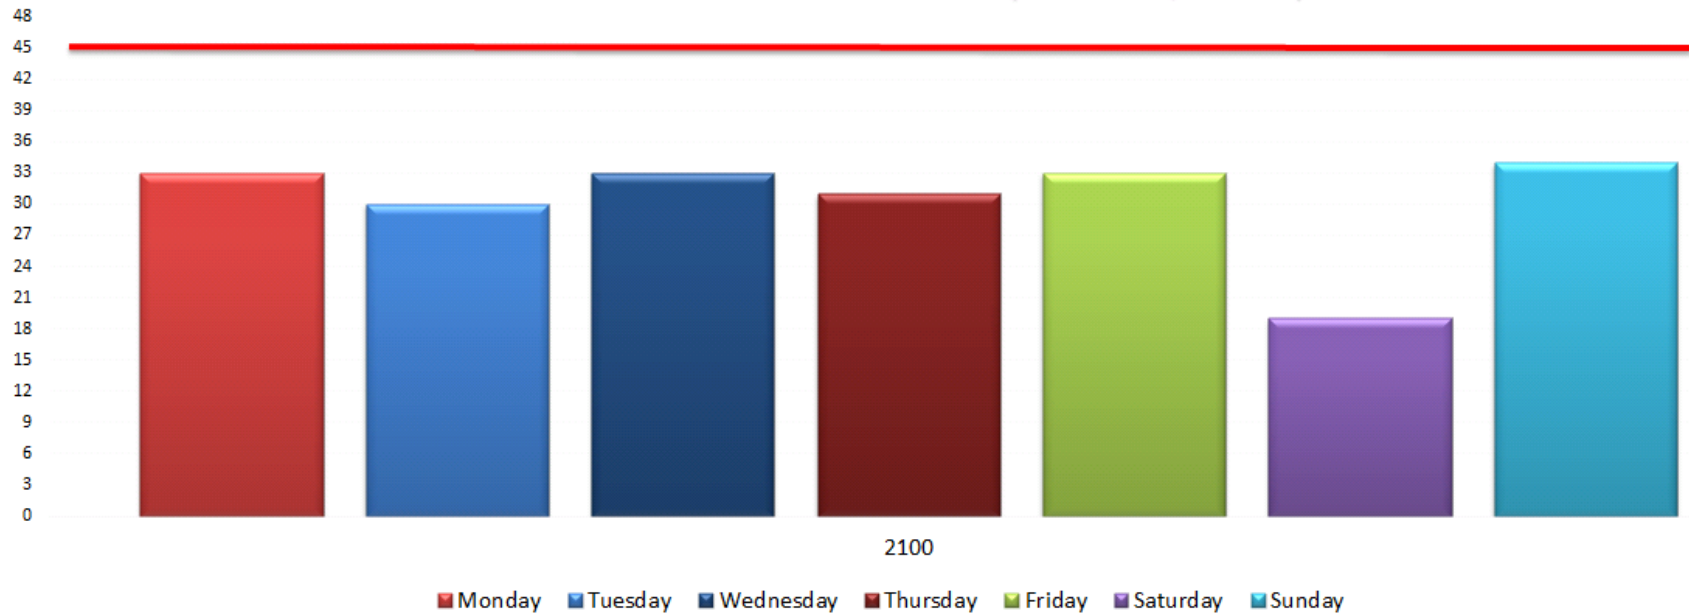

ORYW18 R60 A/D/M: Slot Allocation List - Seasonal Maximum

0500 - 0559

As of 5Jun18 - UTC Time (GMT+1:00, France)

ORYW18 R60 M: Slot Allocation List - Seasonal Maximum

2100 - 2159

As of 5Jun18 - UTC Time (GMT+1:00, France)

**ORYW18 R30 Arrival: Slot Allocation List - Seasonal Maximum
As of 5Jun18 - UTC Time (GMT+1:00, France)**

ORYW18 R30 A/D/M: Slot Allocation List - Seasonal Maximum

2200 - 2229

As of 5Jun18 - UTC Time (GMT+1:00, France)

ORYW18 R10A/D: Slot Allocation List - Seasonal Maximum
As of 5Jun18 - UTC Time (GMT+1:00, France)

ORYW18 R10 Arrival: Slot Allocation List - Seasonal Maximum
As of 5Jun18 - UTC Time (GMT+1:00, France)

ORYW18 R10 Departure: Slot Allocation List - Seasonal Maximum
As of 5Jun18 - UTC Time (GMT+1:00, France)