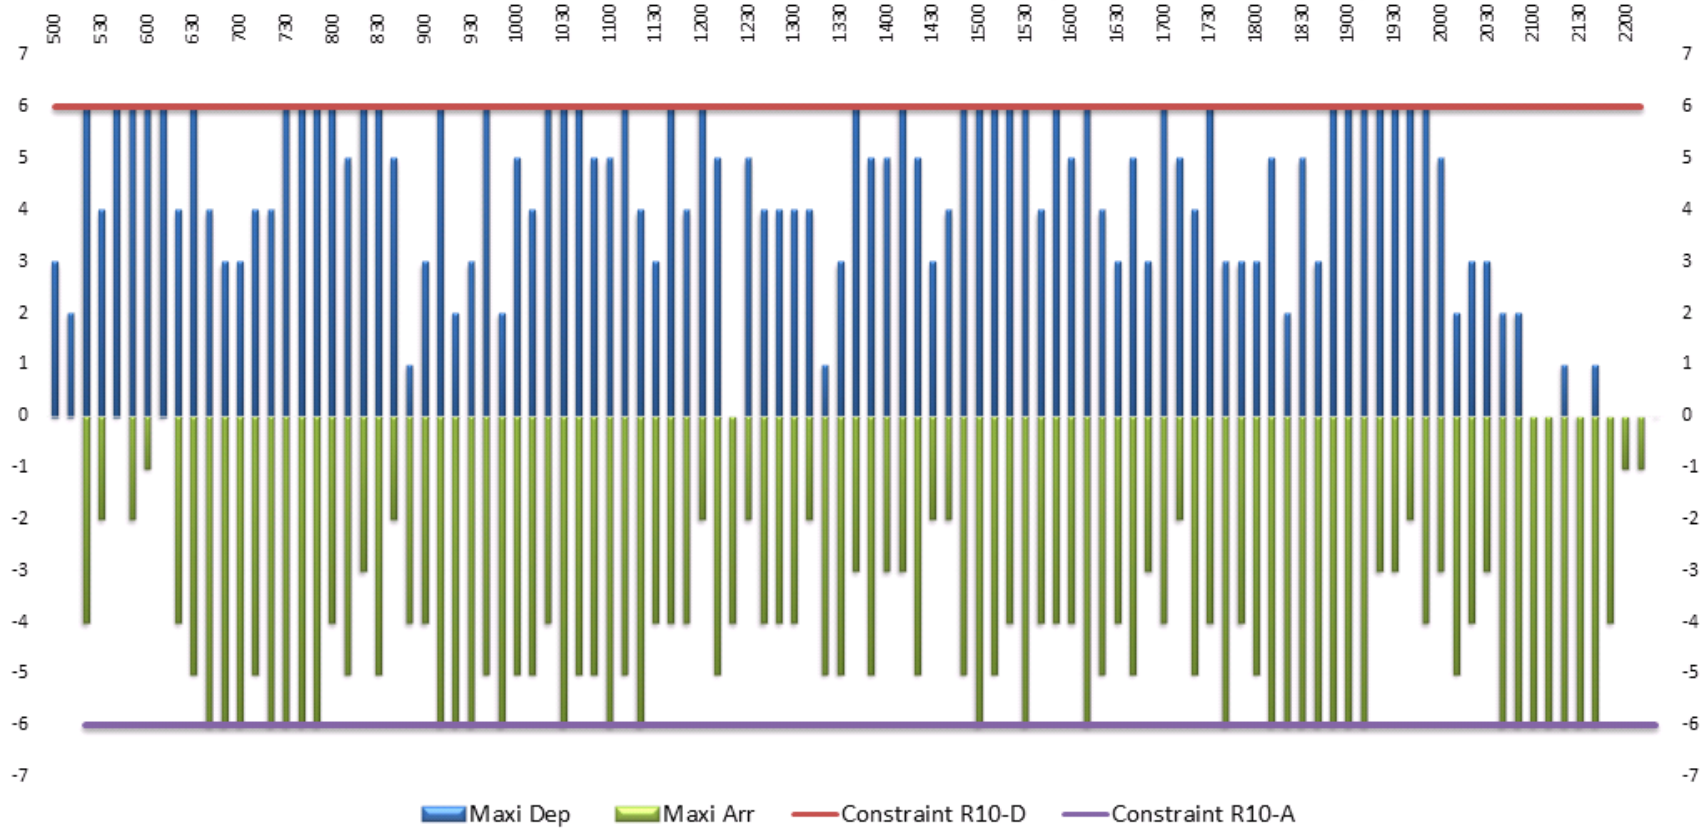

ORYW18 R60 A/D/M: Slot Allocation List - Seasonal Maximum

0500 - 0559

As of 5Jun18 - UTC Time (GMT+1:00, France)

ORYW18 R60 M: Slot Allocation List - Seasonal Maximum

2100 - 2159

As of 5Jun18 - UTC Time (GMT+1:00, France)

**ORYW18 R30 Arrival: Slot Allocation List - Seasonal Maximum
As of 5Jun18 - UTC Time (GMT+1:00, France)**

ORYW18 R30 A/D/M: Slot Allocation List - Seasonal Maximum

2200 - 2229

As of 5Jun18 - UTC Time (GMT+1:00, France)

ORYW18 R10A/D: Slot Allocation List - Seasonal Maximum
As of 5Jun18 - UTC Time (GMT+1:00, France)

ORYW18 R10 Arrival: Slot Allocation List - Seasonal Maximum
As of 5Jun18 - UTC Time (GMT+1:00, France)

ORYW18 R10 Departure: Slot Allocation List - Seasonal Maximum
As of 5Jun18 - UTC Time (GMT+1:00, France)