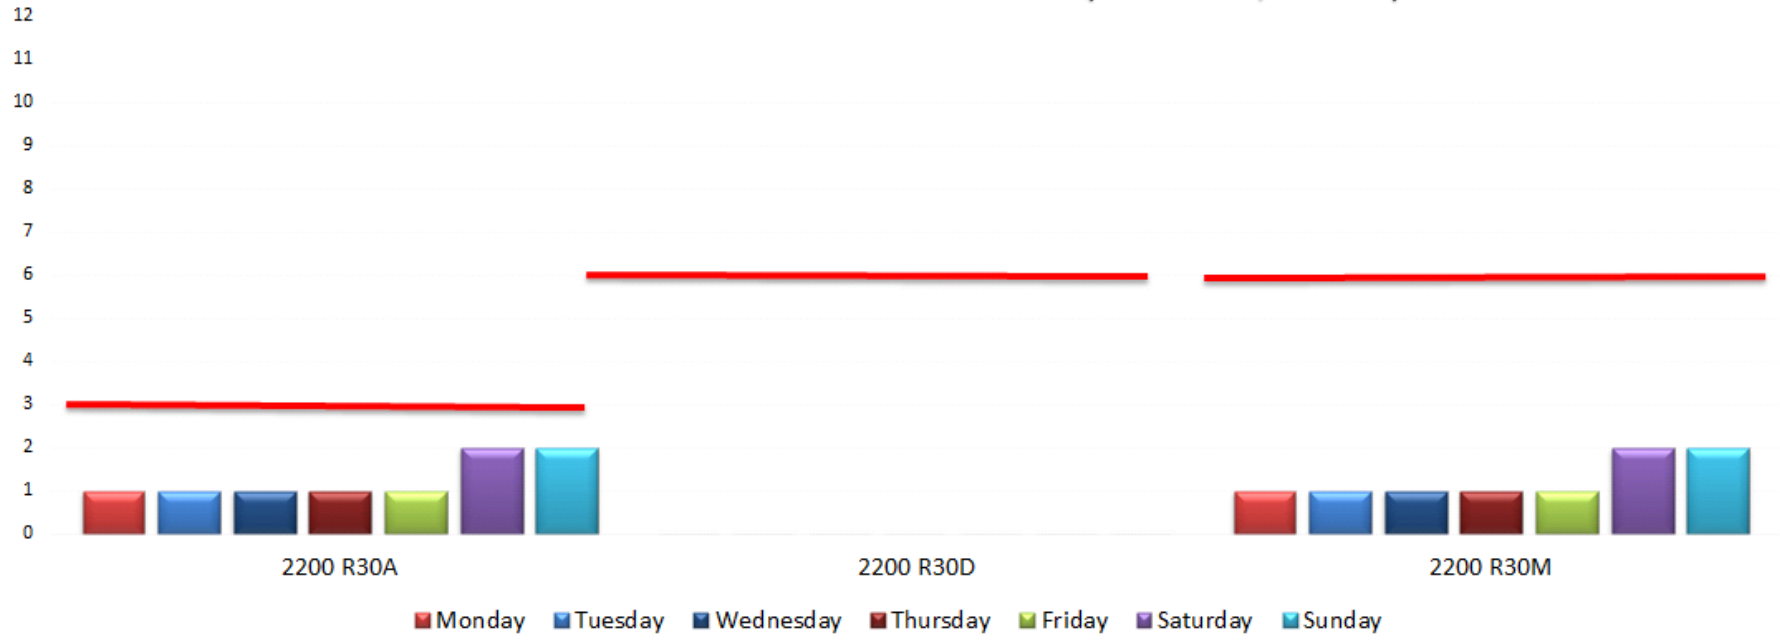

ORYW18 R60 A/D/M: Slot Allocation List - Seasonal Maximum

0500 - 0559

As of 5Jun18 - UTC Time (GMT+1:00, France)

ORYW18 R60 M: Slot Allocation List - Seasonal Maximum

2100 - 2159

As of 5Jun18 - UTC Time (GMT+1:00, France)

**ORYW18 R30 Arrival: Slot Allocation List - Seasonal Maximum
As of 5Jun18 - UTC Time (GMT+1:00, France)**

ORYW18 R30 A/D/M: Slot Allocation List - Seasonal Maximum

2200 - 2229

As of 5Jun18 - UTC Time (GMT+1:00, France)

ORYW18 R10A/D: Slot Allocation List - Seasonal Maximum
As of 5Jun18 - UTC Time (GMT+1:00, France)

ORYW18 R10 Arrival: Slot Allocation List - Seasonal Maximum
As of 5Jun18 - UTC Time (GMT+1:00, France)

ORYW18 R10 Departure: Slot Allocation List - Seasonal Maximum
As of 5Jun18 - UTC Time (GMT+1:00, France)