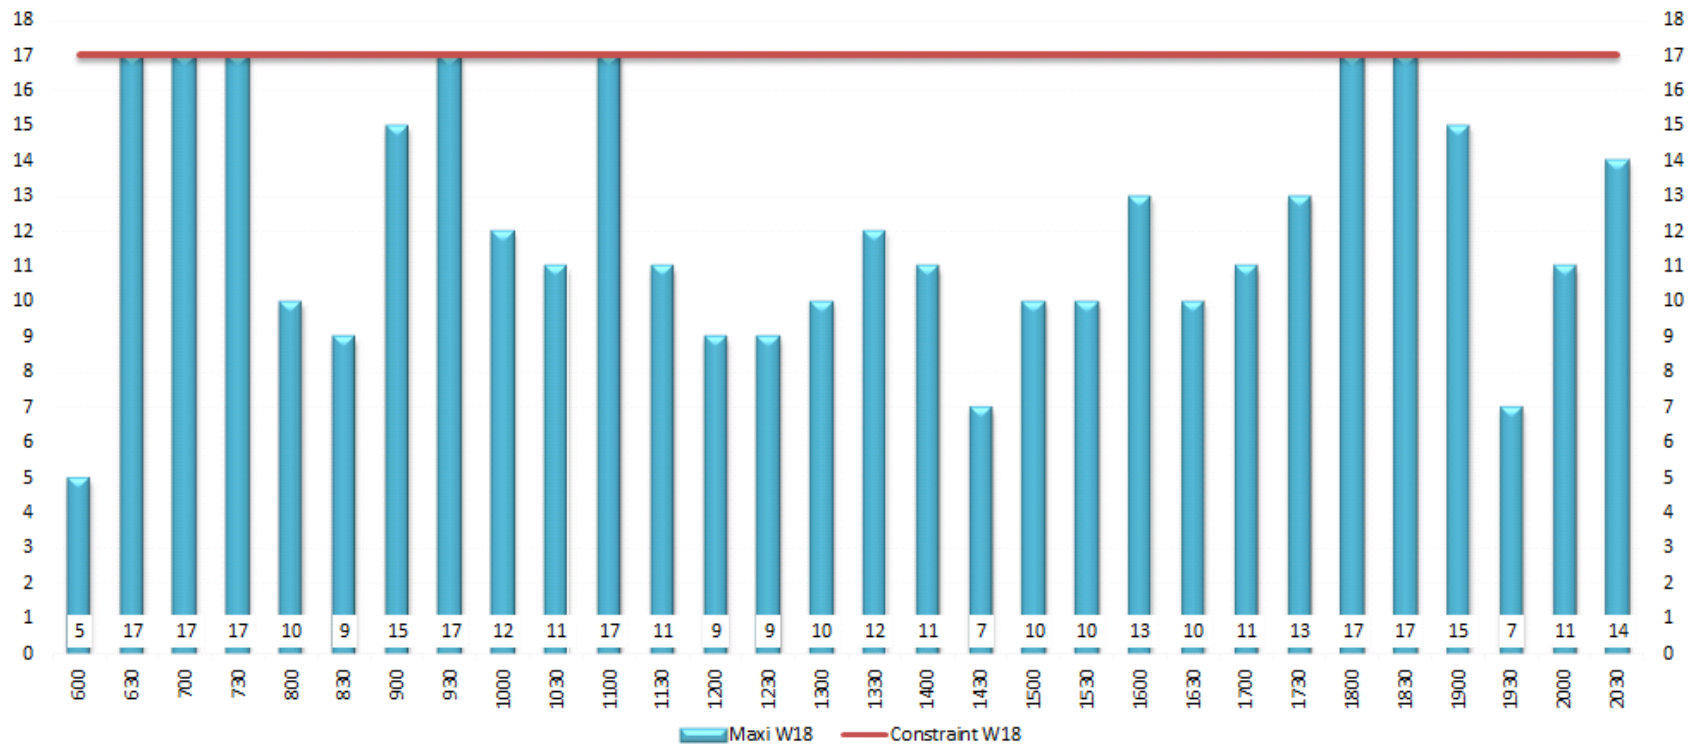

ORYW18 R60 A/D/M: Slot Allocation List - Seasonal Maximum

0500 - 0559

As of 5Jun18 - UTC Time (GMT+1:00, France)

ORYW18 R60 M: Slot Allocation List - Seasonal Maximum

2100 - 2159

As of 5Jun18 - UTC Time (GMT+1:00, France)

**ORYW18 R30 Arrival: Slot Allocation List - Seasonal Maximum
As of 5Jun18 - UTC Time (GMT+1:00, France)**

ORYW18 R30 A/D/M: Slot Allocation List - Seasonal Maximum

2200 - 2229

As of 5Jun18 - UTC Time (GMT+1:00, France)

ORYW18 R10A/D: Slot Allocation List - Seasonal Maximum
As of 5Jun18 - UTC Time (GMT+1:00, France)

ORYW18 R10 Arrival: Slot Allocation List - Seasonal Maximum
As of 5Jun18 - UTC Time (GMT+1:00, France)

ORYW18 R10 Departure: Slot Allocation List - Seasonal Maximum
As of 5Jun18 - UTC Time (GMT+1:00, France)