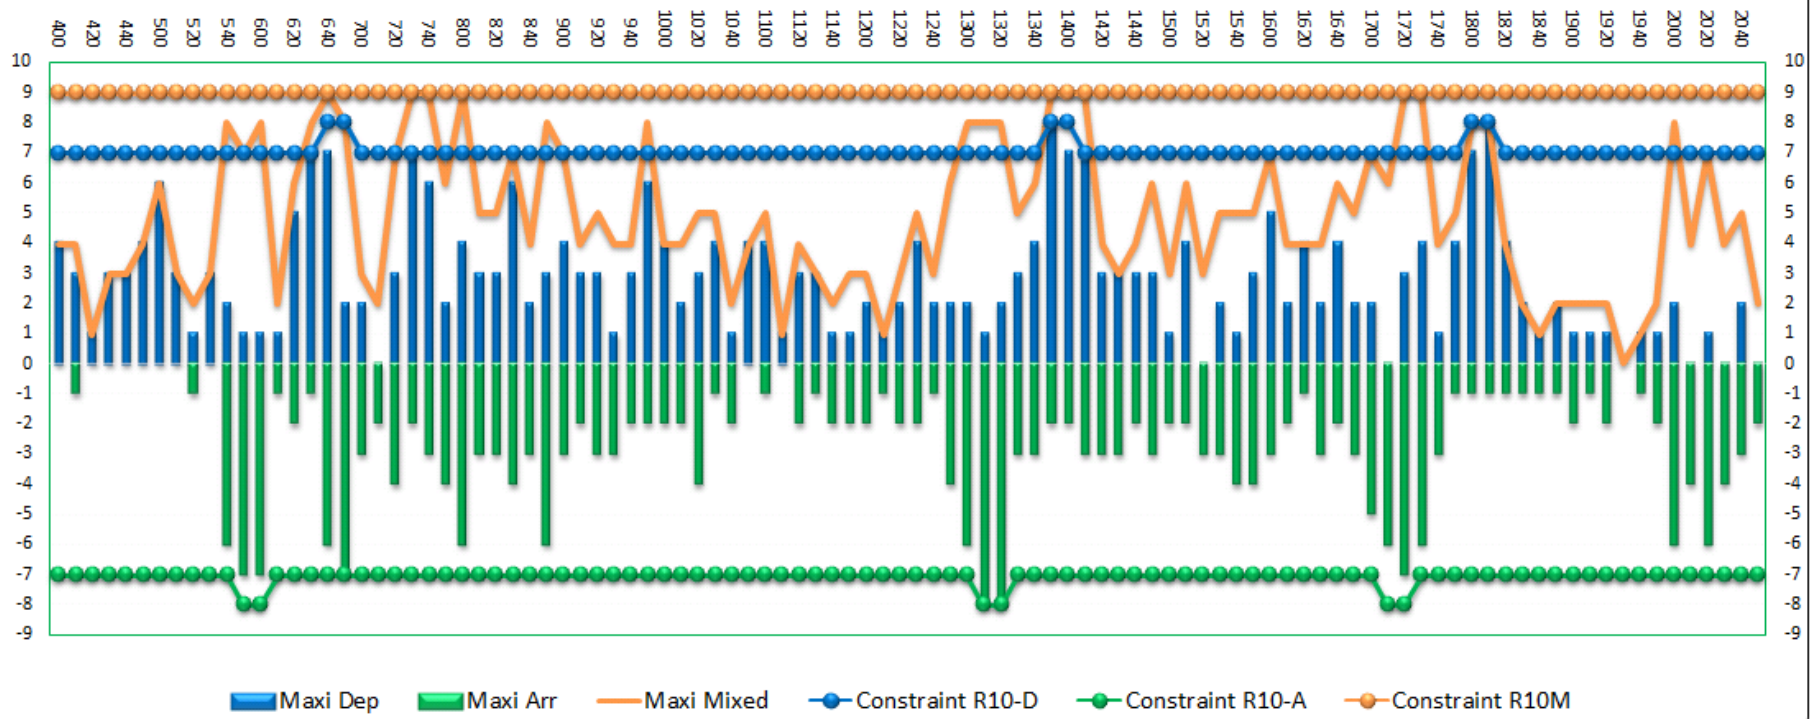

LYSW18 G60 Arrival: Slot Allocated List - Seasonal Maximum As of 4Jun18 - UTC Time (GMT+1:00, France)

LYSW18 G60 Departure: Slot Allocated List - Seasonal Maximum As of 4Jun18 - UTC Time (GMT+1:00, France)

LYSW18 R10A/D/M: Slot Allocated List - Seasonal Maximum As of 4Jun18 - UTC Time (GMT+1:00, France)

LYSW18 R10 Arrival: Slot Allocated List - Seasonal Maximum

As of 4Jun18 - UTC Time (GMT+1:00, France)

LYSW18 R10 Departure: Slot Allocated List - Seasonal Maximum As of 4Jun18 - UTC Time (GMT+1:00, France)

LYSW18 R10 Mixed: Slot Allocated List - Seasonal Maximum As of 4Jun18 - UTC Time (GMT+1:00, France)

LYSW18 R60 Mixed: Slot Allocated List - Seasonal Maximum by Day of Week
 As of 4Jun18 - UTC Time (GMT+1:00, France)

LYSW18 G40 Arrival: Slot Allocated List - Seasonal Maximum
As of 4Jun18 - UTC Time (GMT+1:00, France)

LYSW18 G40 Departure: Slot Allocated List - Seasonal Maximum As of 4Jun18 - UTC Time (GMT+1:00, France)