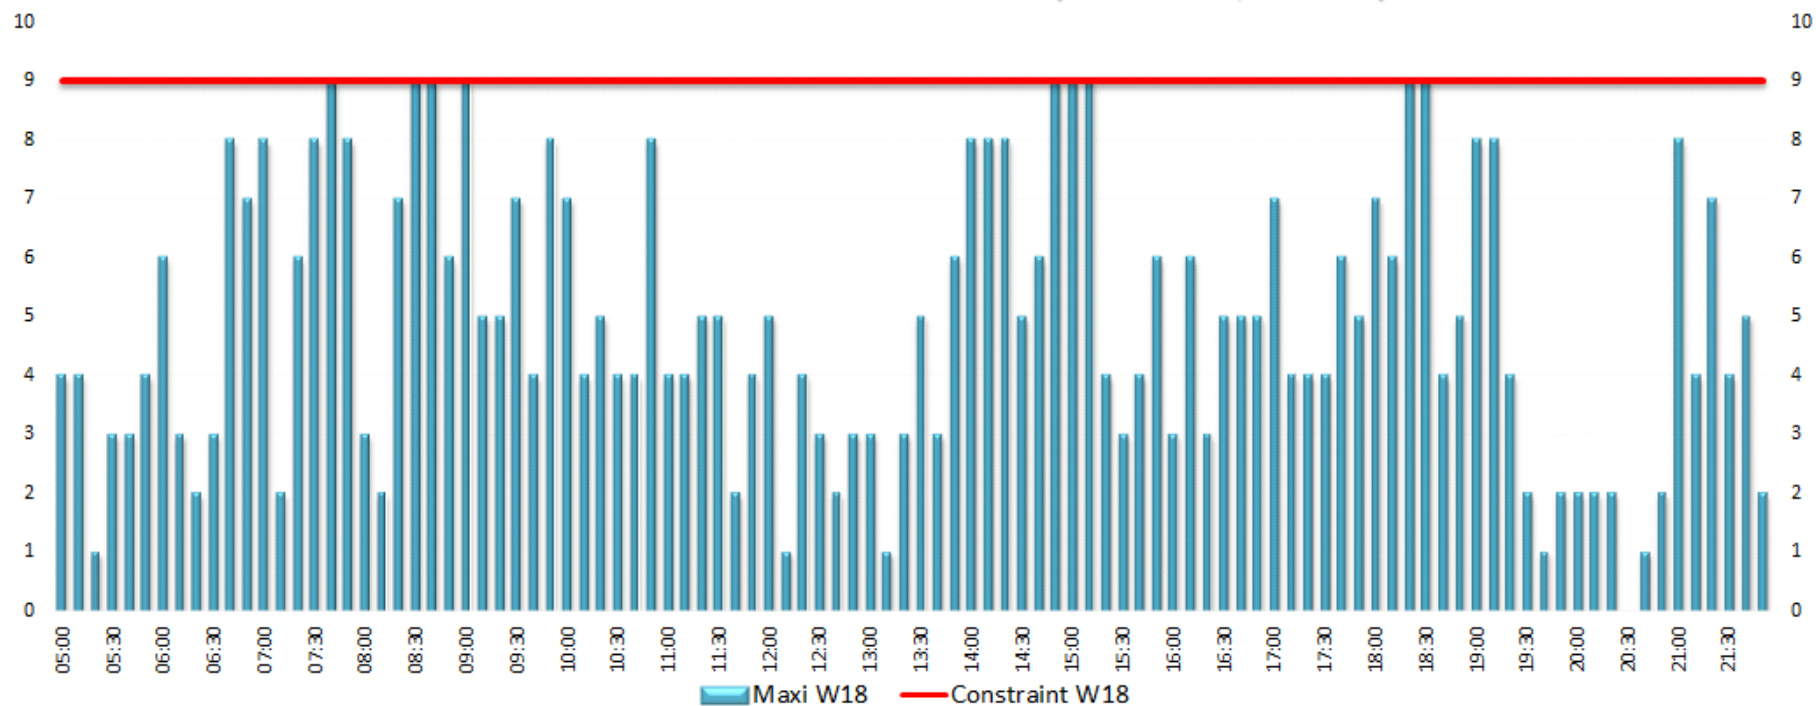

LYSW18 G60 Arrival: Slot Allocated List - Seasonal Maximum As of 4Jun18 - UTC Time (GMT+1:00, France)

LYSW18 G60 Departure: Slot Allocated List - Seasonal Maximum As of 4Jun18 - UTC Time (GMT+1:00, France)

LYSW18 R10A/D/M: Slot Allocated List - Seasonal Maximum As of 4Jun18 - UTC Time (GMT+1:00, France)

LYSW18 R10 Arrival: Slot Allocated List - Seasonal Maximum

As of 4Jun18 - UTC Time (GMT+1:00, France)

LYSW18 R10 Departure: Slot Allocated List - Seasonal Maximum As of 4Jun18 - UTC Time (GMT+1:00, France)

LYSW18 R10 Mixed: Slot Allocated List - Seasonal Maximum As of 4Jun18 - UTC Time (GMT+1:00, France)

LYSW18 R60 Mixed: Slot Allocated List - Seasonal Maximum by Day of Week
 As of 4Jun18 - UTC Time (GMT+1:00, France)

LYSW18 G40 Arrival: Slot Allocated List - Seasonal Maximum
As of 4Jun18 - UTC Time (GMT+1:00, France)

LYSW18 G40 Departure: Slot Allocated List - Seasonal Maximum As of 4Jun18 - UTC Time (GMT+1:00, France)