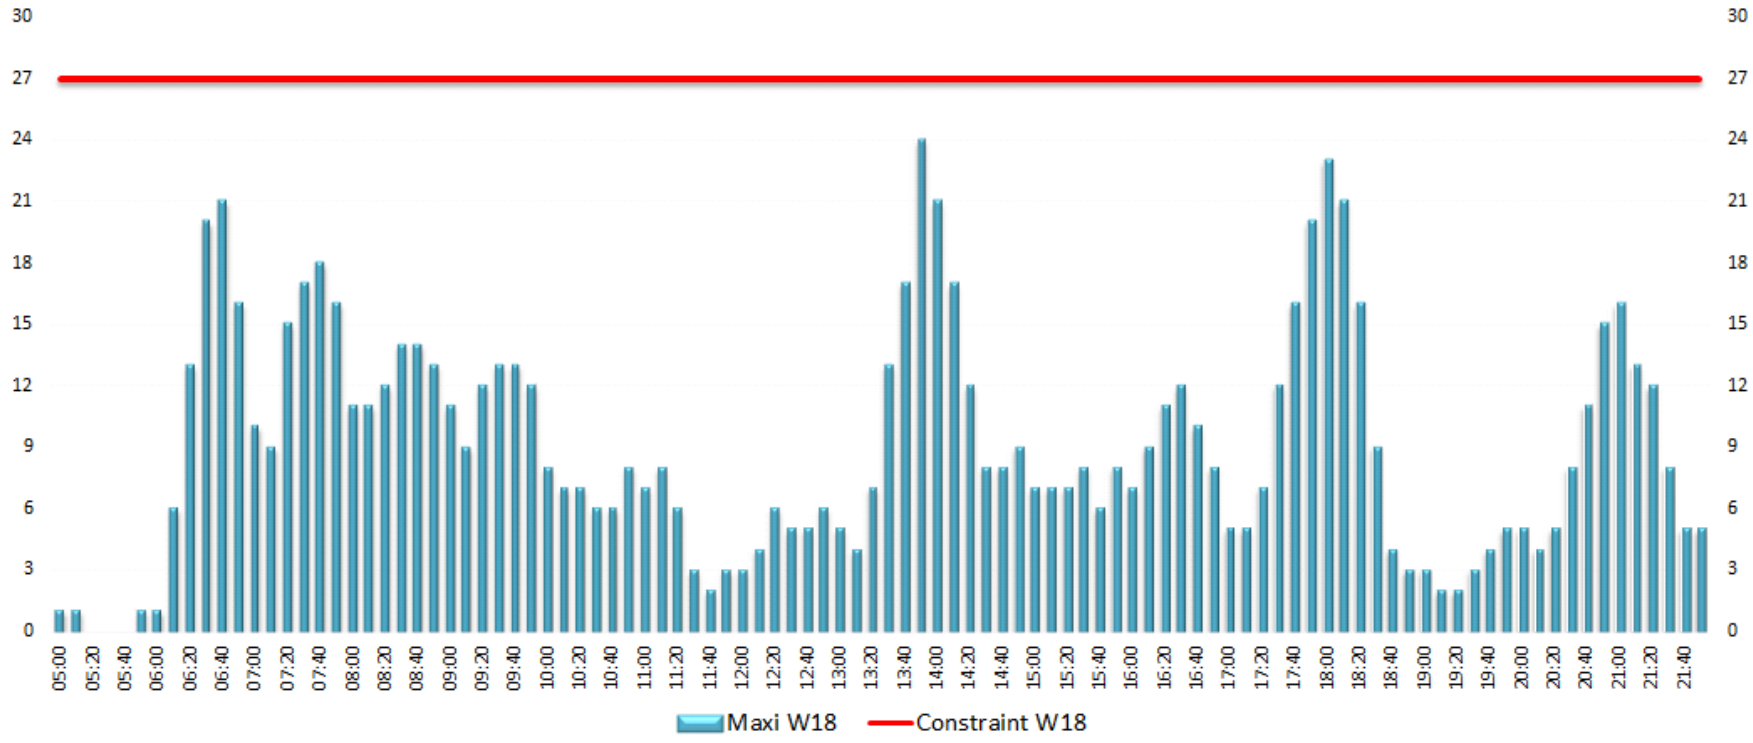

LYSW18 G60 Arrival: Slot Allocated List - Seasonal Maximum As of 4Jun18 - UTC Time (GMT+1:00, France)

LYSW18 G60 Departure: Slot Allocated List - Seasonal Maximum As of 4Jun18 - UTC Time (GMT+1:00, France)

LYSW18 R10A/D/M: Slot Allocated List - Seasonal Maximum As of 4Jun18 - UTC Time (GMT+1:00, France)

LYSW18 R10 Arrival: Slot Allocated List - Seasonal Maximum

As of 4Jun18 - UTC Time (GMT+1:00, France)

LYSW18 R10 Departure: Slot Allocated List - Seasonal Maximum As of 4Jun18 - UTC Time (GMT+1:00, France)

LYSW18 R10 Mixed: Slot Allocated List - Seasonal Maximum As of 4Jun18 - UTC Time (GMT+1:00, France)

LYSW18 R60 Mixed: Slot Allocated List - Seasonal Maximum by Day of Week
 As of 4Jun18 - UTC Time (GMT+1:00, France)

LYSW18 G40 Arrival: Slot Allocated List - Seasonal Maximum
As of 4Jun18 - UTC Time (GMT+1:00, France)

LYSW18 G40 Departure: Slot Allocated List - Seasonal Maximum As of 4Jun18 - UTC Time (GMT+1:00, France)