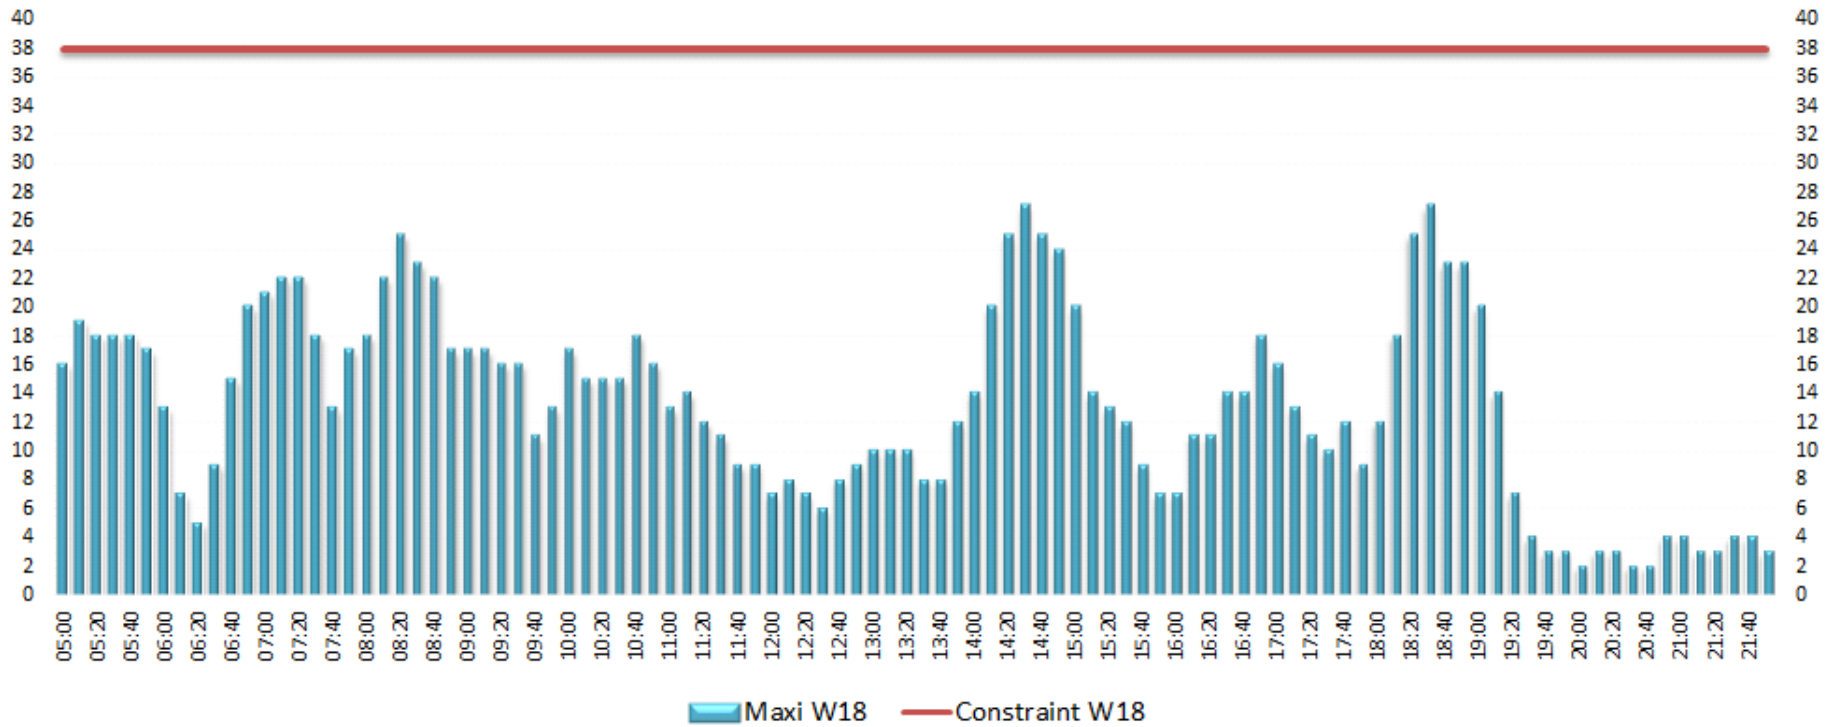

LYSW18 G60 Arrival: Slot Allocated List - Seasonal Maximum As of 4Jun18 - UTC Time (GMT+1:00, France)

LYSW18 G60 Departure: Slot Allocated List - Seasonal Maximum As of 4Jun18 - UTC Time (GMT+1:00, France)

LYSW18 R10A/D/M: Slot Allocated List - Seasonal Maximum As of 4Jun18 - UTC Time (GMT+1:00, France)

LYSW18 R10 Arrival: Slot Allocated List - Seasonal Maximum

As of 4Jun18 - UTC Time (GMT+1:00, France)

LYSW18 R10 Departure: Slot Allocated List - Seasonal Maximum As of 4Jun18 - UTC Time (GMT+1:00, France)

LYSW18 R10 Mixed: Slot Allocated List - Seasonal Maximum As of 4Jun18 - UTC Time (GMT+1:00, France)

LYSW18 R60 Mixed: Slot Allocated List - Seasonal Maximum by Day of Week
 As of 4Jun18 - UTC Time (GMT+1:00, France)