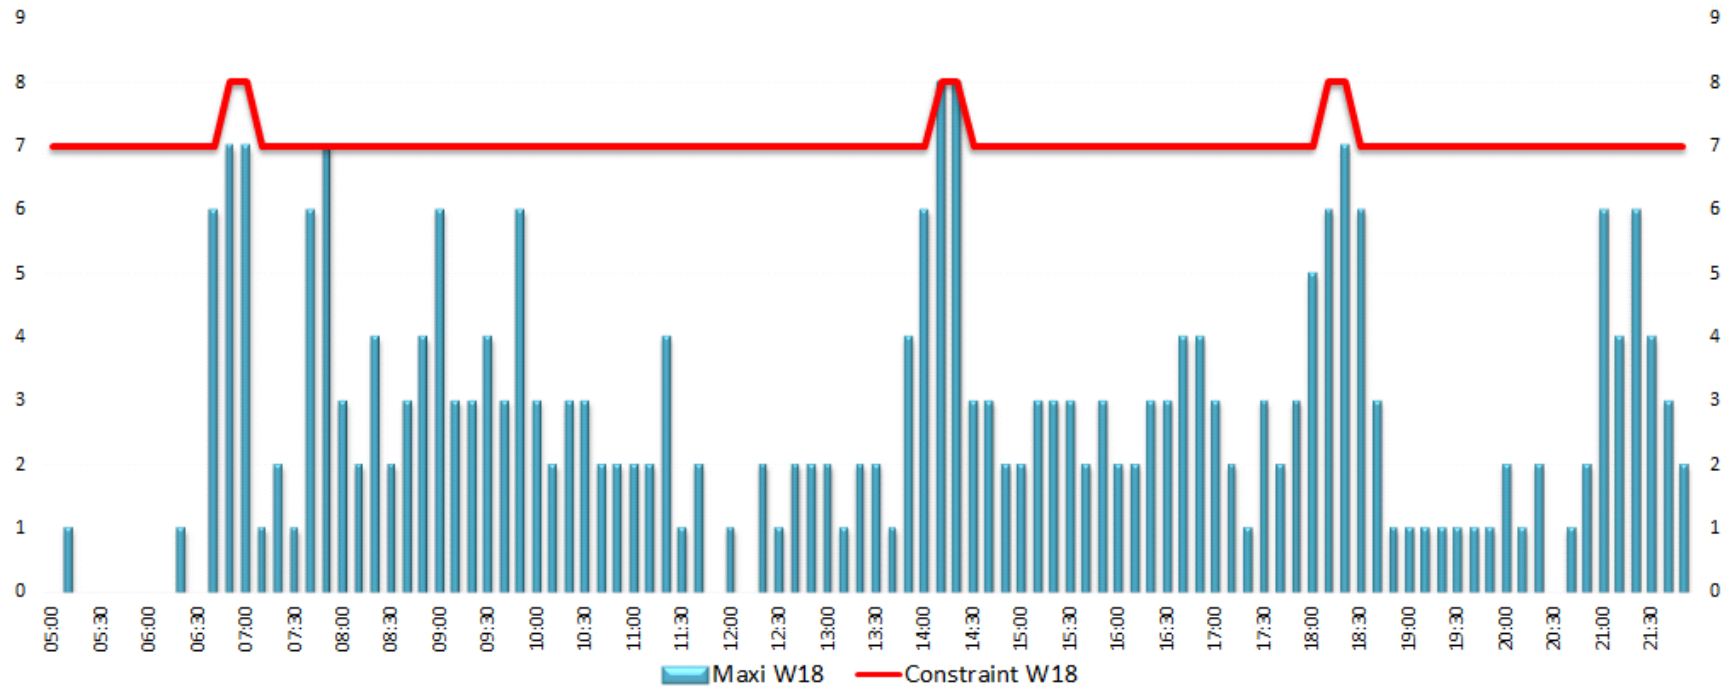

LYSW18 G60 Arrival: Slot Allocated List - Seasonal Maximum As of 4Jun18 - UTC Time (GMT+1:00, France)

LYSW18 G60 Departure: Slot Allocated List - Seasonal Maximum As of 4Jun18 - UTC Time (GMT+1:00, France)

LYSW18 R10A/D/M: Slot Allocated List - Seasonal Maximum As of 4Jun18 - UTC Time (GMT+1:00, France)

LYSW18 R10 Arrival: Slot Allocated List - Seasonal Maximum

As of 4Jun18 - UTC Time (GMT+1:00, France)

LYSW18 R10 Departure: Slot Allocated List - Seasonal Maximum As of 4Jun18 - UTC Time (GMT+1:00, France)

LYSW18 R10 Mixed: Slot Allocated List - Seasonal Maximum As of 4Jun18 - UTC Time (GMT+1:00, France)

LYSW18 R60 Mixed: Slot Allocated List - Seasonal Maximum by Day of Week
 As of 4Jun18 - UTC Time (GMT+1:00, France)

LYSW18 G40 Arrival: Slot Allocated List - Seasonal Maximum
As of 4Jun18 - UTC Time (GMT+1:00, France)

LYSW18 G40 Departure: Slot Allocated List - Seasonal Maximum As of 4Jun18 - UTC Time (GMT+1:00, France)