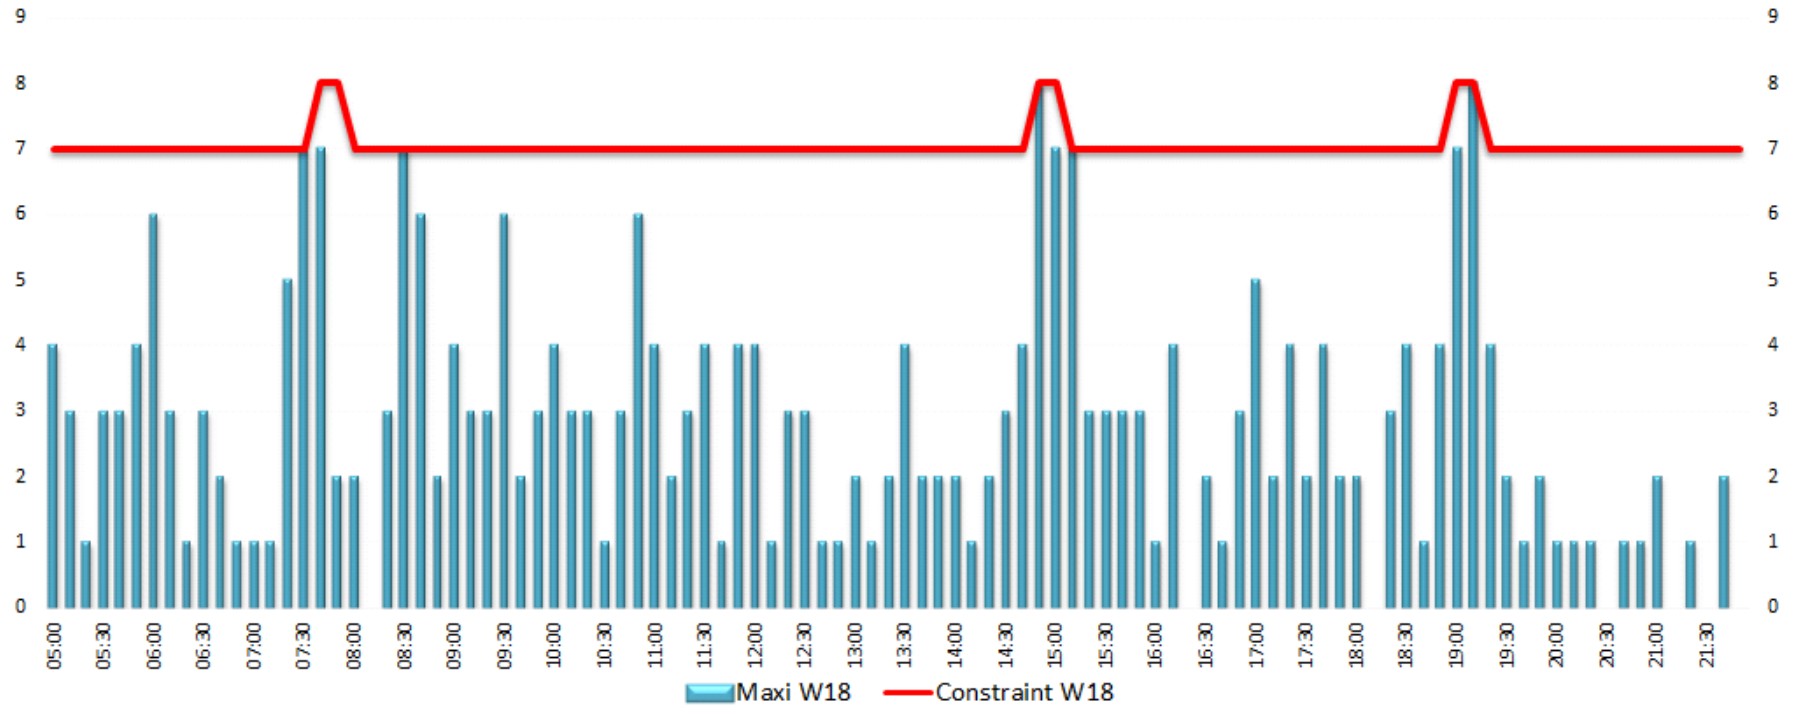

LYSW18 G60 Arrival: Slot Allocated List - Seasonal Maximum As of 4Jun18 - UTC Time (GMT+1:00, France)

LYSW18 G60 Departure: Slot Allocated List - Seasonal Maximum As of 4Jun18 - UTC Time (GMT+1:00, France)

LYSW18 R10A/D/M: Slot Allocated List - Seasonal Maximum As of 4Jun18 - UTC Time (GMT+1:00, France)

LYSW18 R10 Arrival: Slot Allocated List - Seasonal Maximum

As of 4Jun18 - UTC Time (GMT+1:00, France)

LYSW18 R10 Departure: Slot Allocated List - Seasonal Maximum As of 4Jun18 - UTC Time (GMT+1:00, France)

LYSW18 R10 Mixed: Slot Allocated List - Seasonal Maximum As of 4Jun18 - UTC Time (GMT+1:00, France)

LYSW18 R60 Mixed: Slot Allocated List - Seasonal Maximum by Day of Week
 As of 4Jun18 - UTC Time (GMT+1:00, France)

LYSW18 G40 Arrival: Slot Allocated List - Seasonal Maximum
As of 4Jun18 - UTC Time (GMT+1:00, France)

LYSW18 G40 Departure: Slot Allocated List - Seasonal Maximum As of 4Jun18 - UTC Time (GMT+1:00, France)