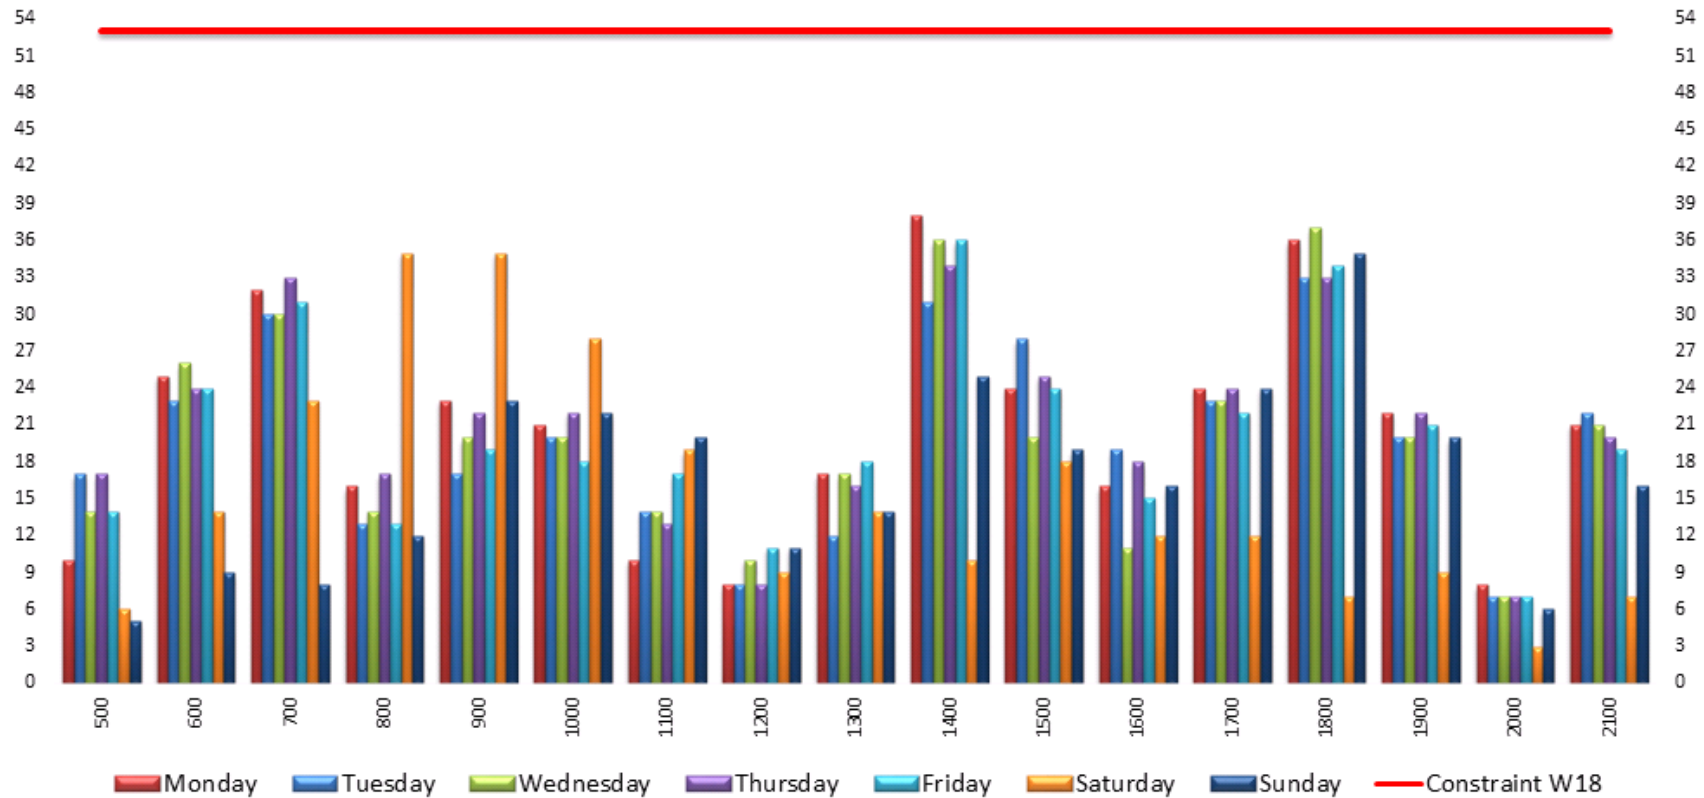

LYSW18 G60 Arrival: Slot Allocated List - Seasonal Maximum As of 4Jun18 - UTC Time (GMT+1:00, France)

LYSW18 G60 Departure: Slot Allocated List - Seasonal Maximum As of 4Jun18 - UTC Time (GMT+1:00, France)

LYSW18 R10A/D/M: Slot Allocated List - Seasonal Maximum As of 4Jun18 - UTC Time (GMT+1:00, France)

LYSW18 R10 Arrival: Slot Allocated List - Seasonal Maximum

As of 4Jun18 - UTC Time (GMT+1:00, France)

LYSW18 R10 Departure: Slot Allocated List - Seasonal Maximum As of 4Jun18 - UTC Time (GMT+1:00, France)

LYSW18 R10 Mixed: Slot Allocated List - Seasonal Maximum As of 4Jun18 - UTC Time (GMT+1:00, France)

LYSW18 R60 Mixed: Slot Allocated List - Seasonal Maximum by Day of Week
 As of 4Jun18 - UTC Time (GMT+1:00, France)

LYSW18 G40 Arrival: Slot Allocated List - Seasonal Maximum
As of 4Jun18 - UTC Time (GMT+1:00, France)

LYSW18 G40 Departure: Slot Allocated List - Seasonal Maximum As of 4Jun18 - UTC Time (GMT+1:00, France)