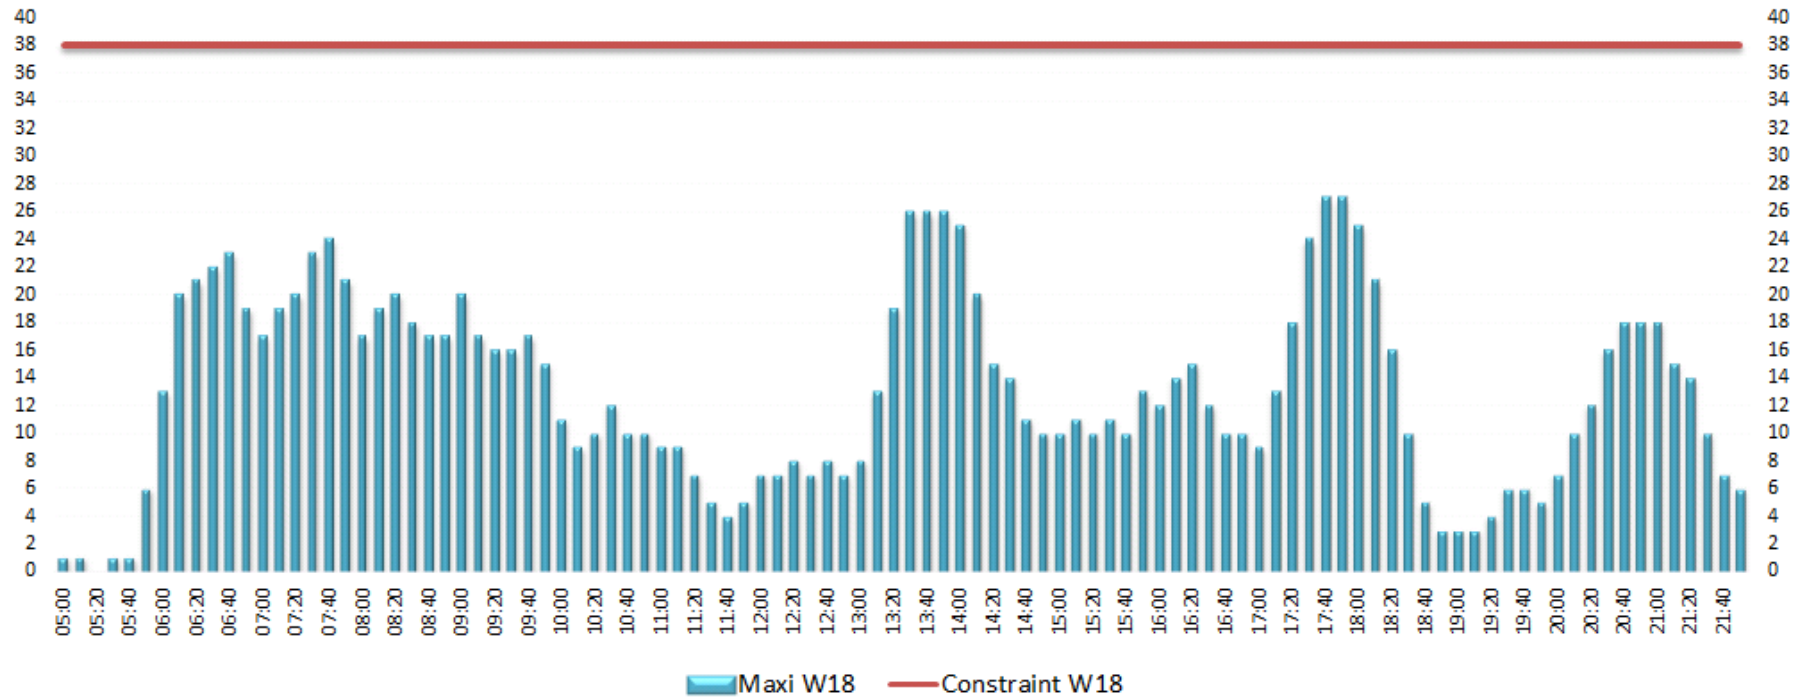

LYSW18 G60 Arrival: Slot Allocated List - Seasonal Maximum As of 4Jun18 - UTC Time (GMT+1:00, France)

LYSW18 G60 Departure: Slot Allocated List - Seasonal Maximum As of 4Jun18 - UTC Time (GMT+1:00, France)

LYSW18 R10A/D/M: Slot Allocated List - Seasonal Maximum As of 4Jun18 - UTC Time (GMT+1:00, France)

LYSW18 R10 Arrival: Slot Allocated List - Seasonal Maximum

As of 4Jun18 - UTC Time (GMT+1:00, France)

LYSW18 R10 Departure: Slot Allocated List - Seasonal Maximum As of 4Jun18 - UTC Time (GMT+1:00, France)

LYSW18 R10 Mixed: Slot Allocated List - Seasonal Maximum As of 4Jun18 - UTC Time (GMT+1:00, France)

LYSW18 R60 Mixed: Slot Allocated List - Seasonal Maximum by Day of Week
 As of 4Jun18 - UTC Time (GMT+1:00, France)