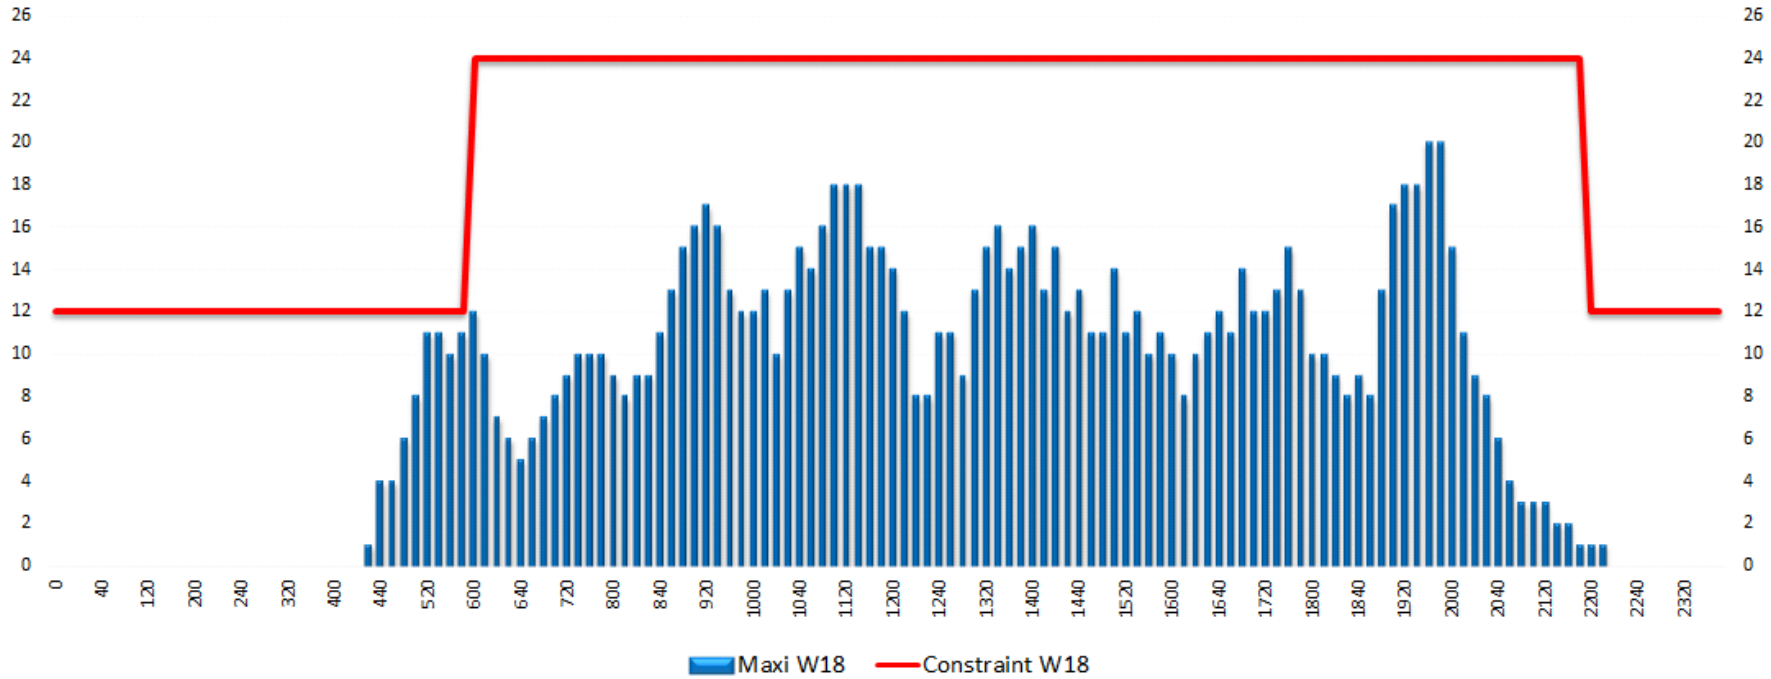

NCEW18 R10 Departure: Slot Allocation List - Seasonal Maximum  
As of 6Jun18 - UTC Time (GMT+1:00, France)

NCEW18 R10 Mixed: Slot Allocation List - Seasonal Maximum  
As of 6Jun18 - UTC Time (GMT+1:00, France)

### NCEW18 G60A/D/M: Slot Allocation List - Seasonal Maximum

As of 6Jun18 - UTC Time (GMT+1:00, France)

### NCEW18 G60 Arrival: Slot Allocation List - Seasonal Maximum As of 6Jun18 - UTC Time (GMT+1:00, France)

NCEW18 G60 Departure: Slot Allocation List - Seasonal Maximum  
As of 6Jun18 - UTC Time (GMT+1:00, France)

### NCEW18 G60 Mixed: Slot Allocation List - Seasonal Maximum As of 6Jun18 - UTC Time (GMT+1:00, France)