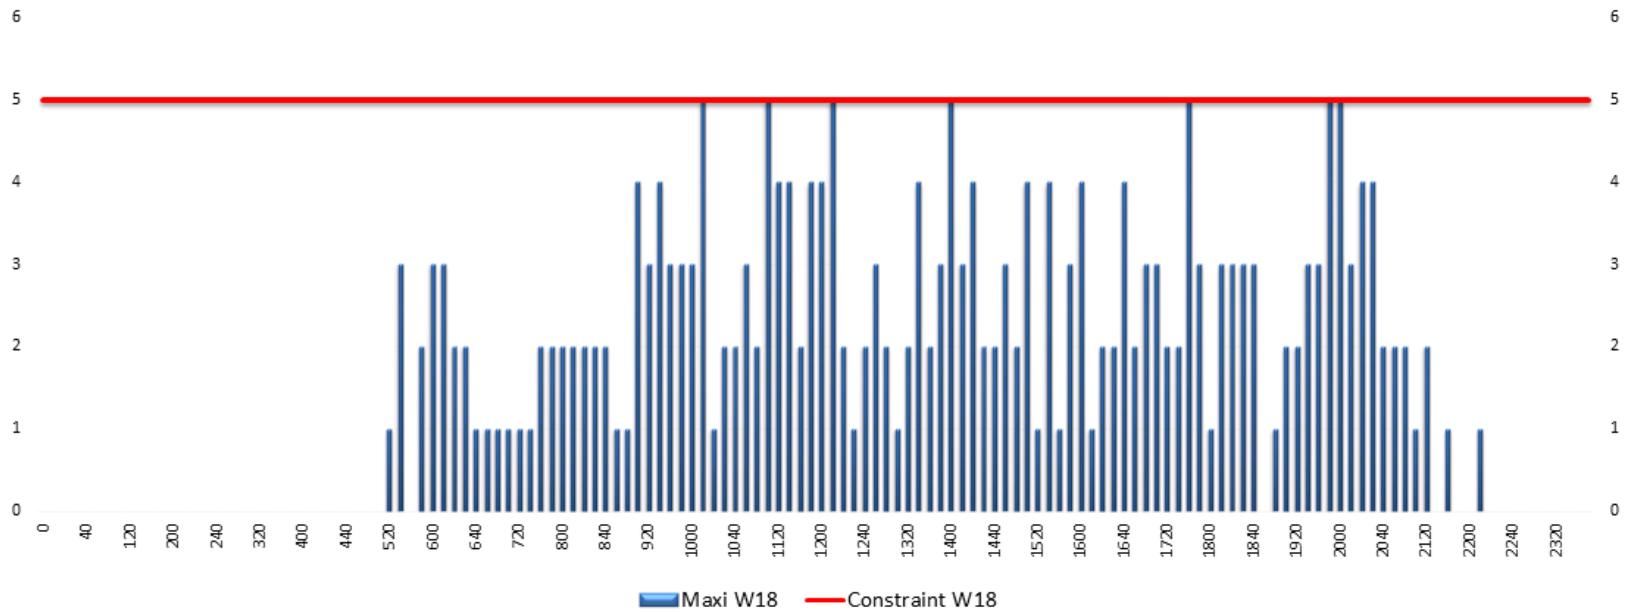

### NCEW18 R10A/D/M: Slot Allocation List - Seasonal Maximum As of 6Jun18 - UTC Time (GMT+1:00, France)

Maxi Dep    Maxi Arr    Maxi Mixed    Constraint R10-D    Constraint R10-A    Constraint R10M

NCEW18 R10 Arrival: Slot Allocation List - Seasonal Maximum  
As of 6Jun18 - UTC Time (GMT+1:00, France)

NCEW18 R10 Departure: Slot Allocation List - Seasonal Maximum  
As of 6Jun18 - UTC Time (GMT+1:00, France)

NCEW18 R10 Mixed: Slot Allocation List - Seasonal Maximum  
As of 6Jun18 - UTC Time (GMT+1:00, France)

### NCEW18 G60A/D/M: Slot Allocation List - Seasonal Maximum

As of 6Jun18 - UTC Time (GMT+1:00, France)

### NCEW18 G60 Arrival: Slot Allocation List - Seasonal Maximum As of 6Jun18 - UTC Time (GMT+1:00, France)

NCEW18 G60 Departure: Slot Allocation List - Seasonal Maximum  
As of 6Jun18 - UTC Time (GMT+1:00, France)