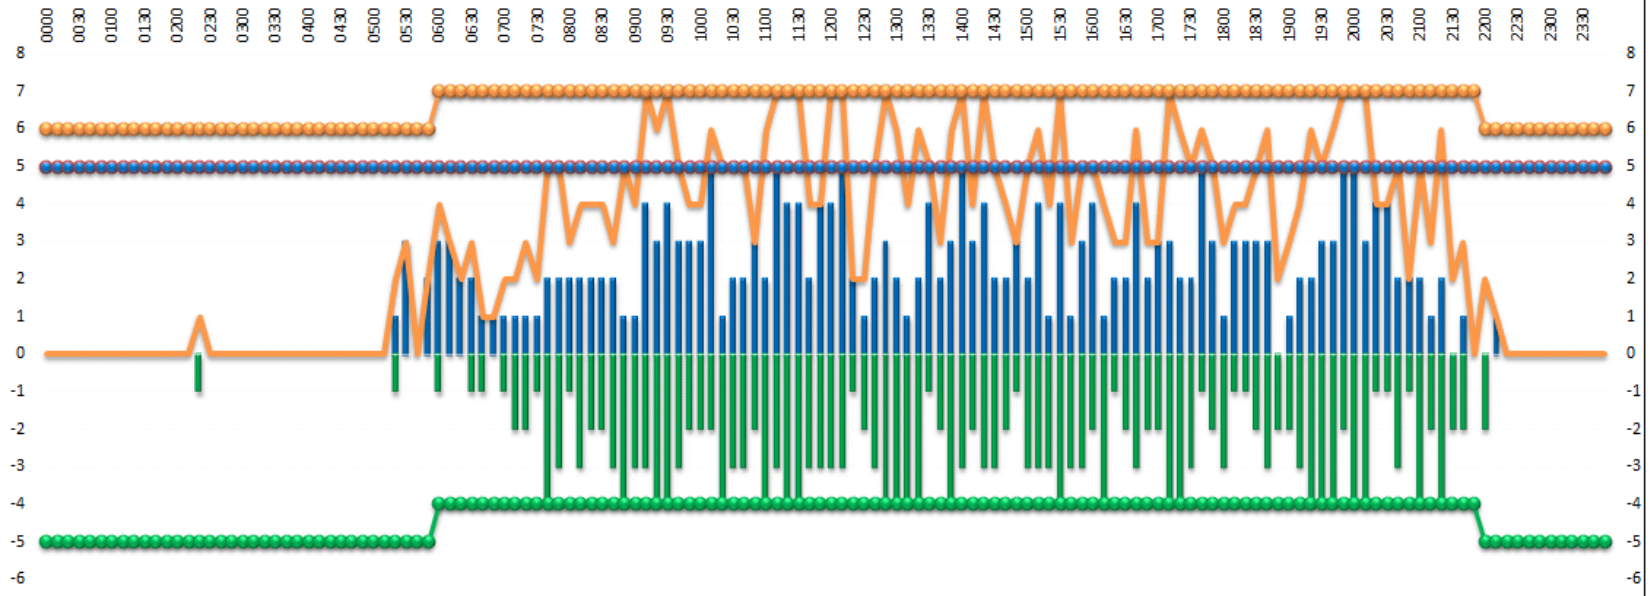

### NCEW18 R10A/D/M: Slot Allocation List - Seasonal Maximum As of 6Jun18 - UTC Time (GMT+1:00, France)

Maxi Dep    Maxi Arr    Maxi Mixed    Constraint R10-D    Constraint R10-A    Constraint R10M

NCEW18 R10 Arrival: Slot Allocation List - Seasonal Maximum  
As of 6Jun18 - UTC Time (GMT+1:00, France)

NCEW18 R10 Departure: Slot Allocation List - Seasonal Maximum  
As of 6Jun18 - UTC Time (GMT+1:00, France)

NCEW18 R10 Mixed: Slot Allocation List - Seasonal Maximum  
As of 6Jun18 - UTC Time (GMT+1:00, France)

### NCEW18 G60A/D/M: Slot Allocation List - Seasonal Maximum

As of 6Jun18 - UTC Time (GMT+1:00, France)

### NCEW18 G60 Arrival: Slot Allocation List - Seasonal Maximum As of 6Jun18 - UTC Time (GMT+1:00, France)

NCEW18 G60 Departure: Slot Allocation List - Seasonal Maximum  
As of 6Jun18 - UTC Time (GMT+1:00, France)