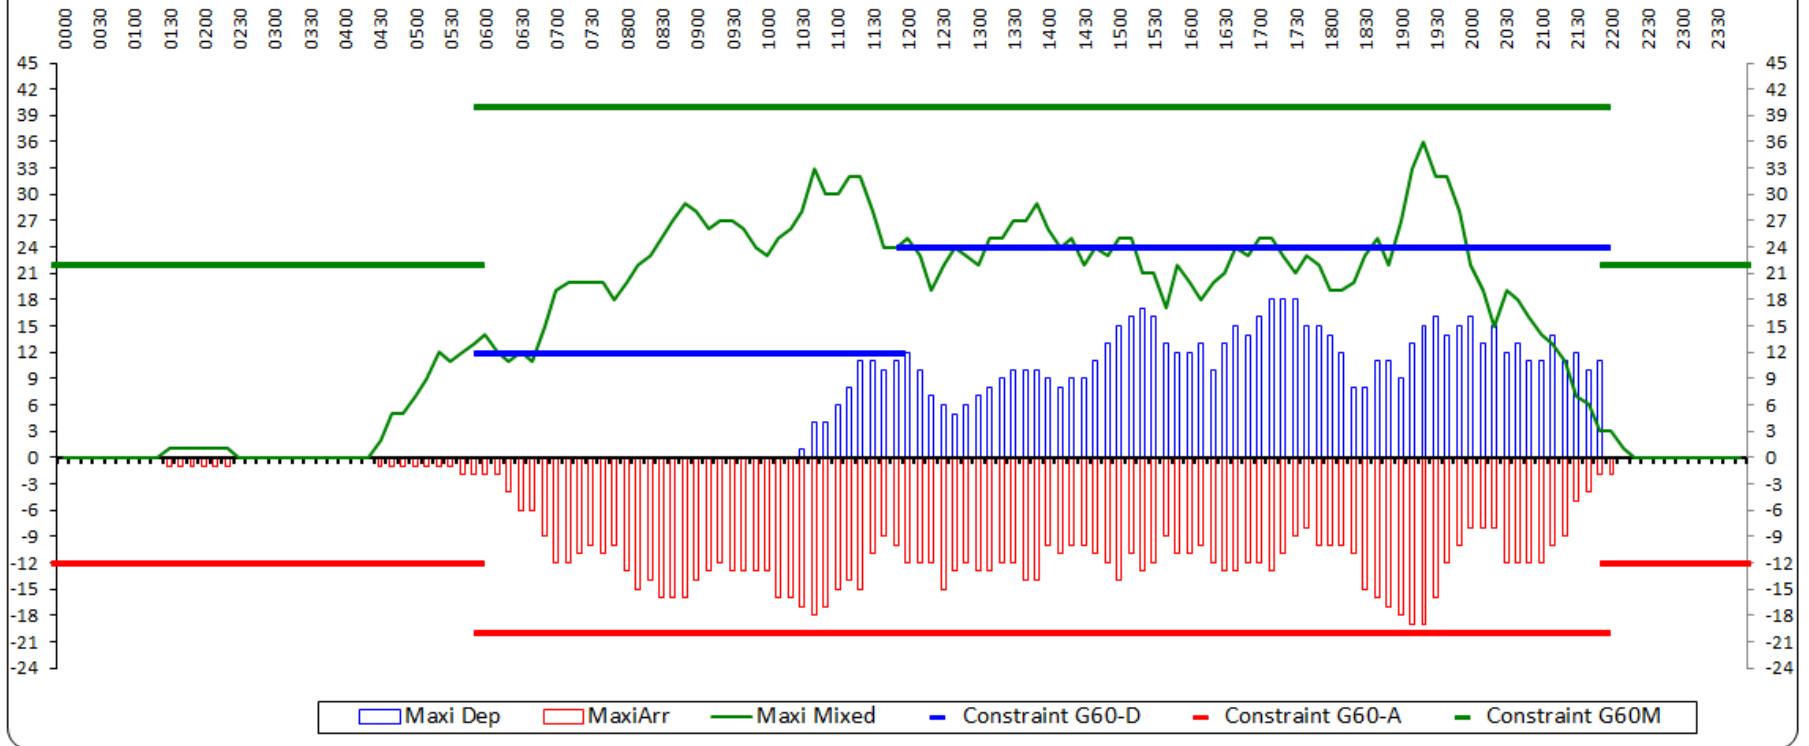

### NCEW18 R10A/D/M: Slot Allocation List - Seasonal Maximum As of 6Jun18 - UTC Time (GMT+1:00, France)

Maxi Dep    Maxi Arr    Maxi Mixed    Constraint R10-D    Constraint R10-A    Constraint R10M

NCEW18 R10 Arrival: Slot Allocation List - Seasonal Maximum  
As of 6Jun18 - UTC Time (GMT+1:00, France)

NCEW18 R10 Departure: Slot Allocation List - Seasonal Maximum  
As of 6Jun18 - UTC Time (GMT+1:00, France)

NCEW18 R10 Mixed: Slot Allocation List - Seasonal Maximum  
As of 6Jun18 - UTC Time (GMT+1:00, France)

### NCEW18 G60A/D/M: Slot Allocation List - Seasonal Maximum

As of 6Jun18 - UTC Time (GMT+1:00, France)

### NCEW18 G60 Arrival: Slot Allocation List - Seasonal Maximum As of 6Jun18 - UTC Time (GMT+1:00, France)

NCEW18 G60 Departure: Slot Allocation List - Seasonal Maximum  
As of 6Jun18 - UTC Time (GMT+1:00, France)