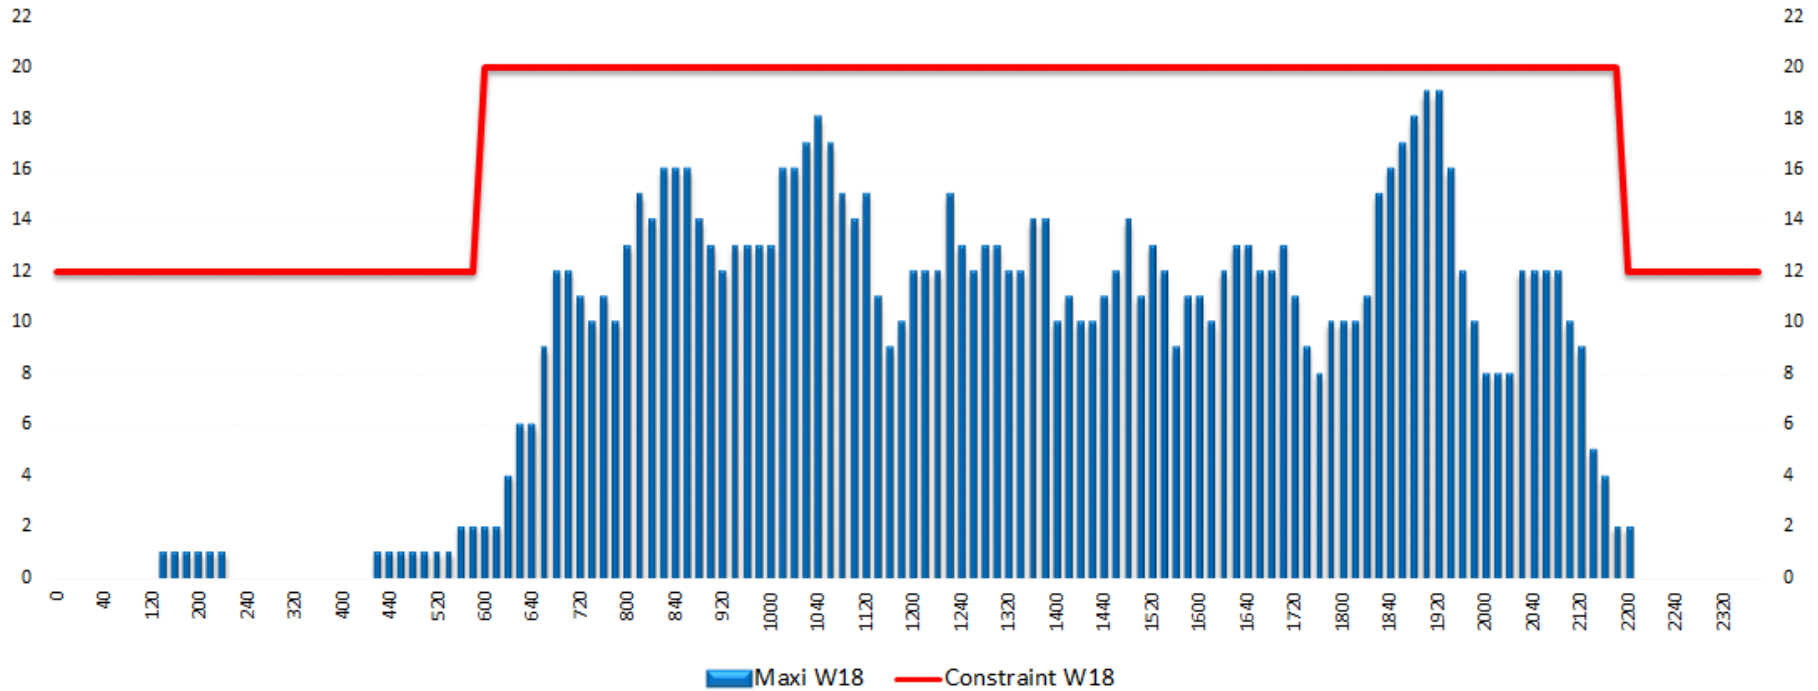

### NCEW18 R10A/D/M: Slot Allocation List - Seasonal Maximum As of 6Jun18 - UTC Time (GMT+1:00, France)

Maxi Dep    Maxi Arr    Maxi Mixed    Constraint R10-D    Constraint R10-A    Constraint R10M

NCEW18 R10 Arrival: Slot Allocation List - Seasonal Maximum  
As of 6Jun18 - UTC Time (GMT+1:00, France)

NCEW18 R10 Departure: Slot Allocation List - Seasonal Maximum  
As of 6Jun18 - UTC Time (GMT+1:00, France)

NCEW18 R10 Mixed: Slot Allocation List - Seasonal Maximum  
As of 6Jun18 - UTC Time (GMT+1:00, France)

### NCEW18 G60A/D/M: Slot Allocation List - Seasonal Maximum

As of 6Jun18 - UTC Time (GMT+1:00, France)

### NCEW18 G60 Arrival: Slot Allocation List - Seasonal Maximum As of 6Jun18 - UTC Time (GMT+1:00, France)

NCEW18 G60 Departure: Slot Allocation List - Seasonal Maximum  
As of 6Jun18 - UTC Time (GMT+1:00, France)