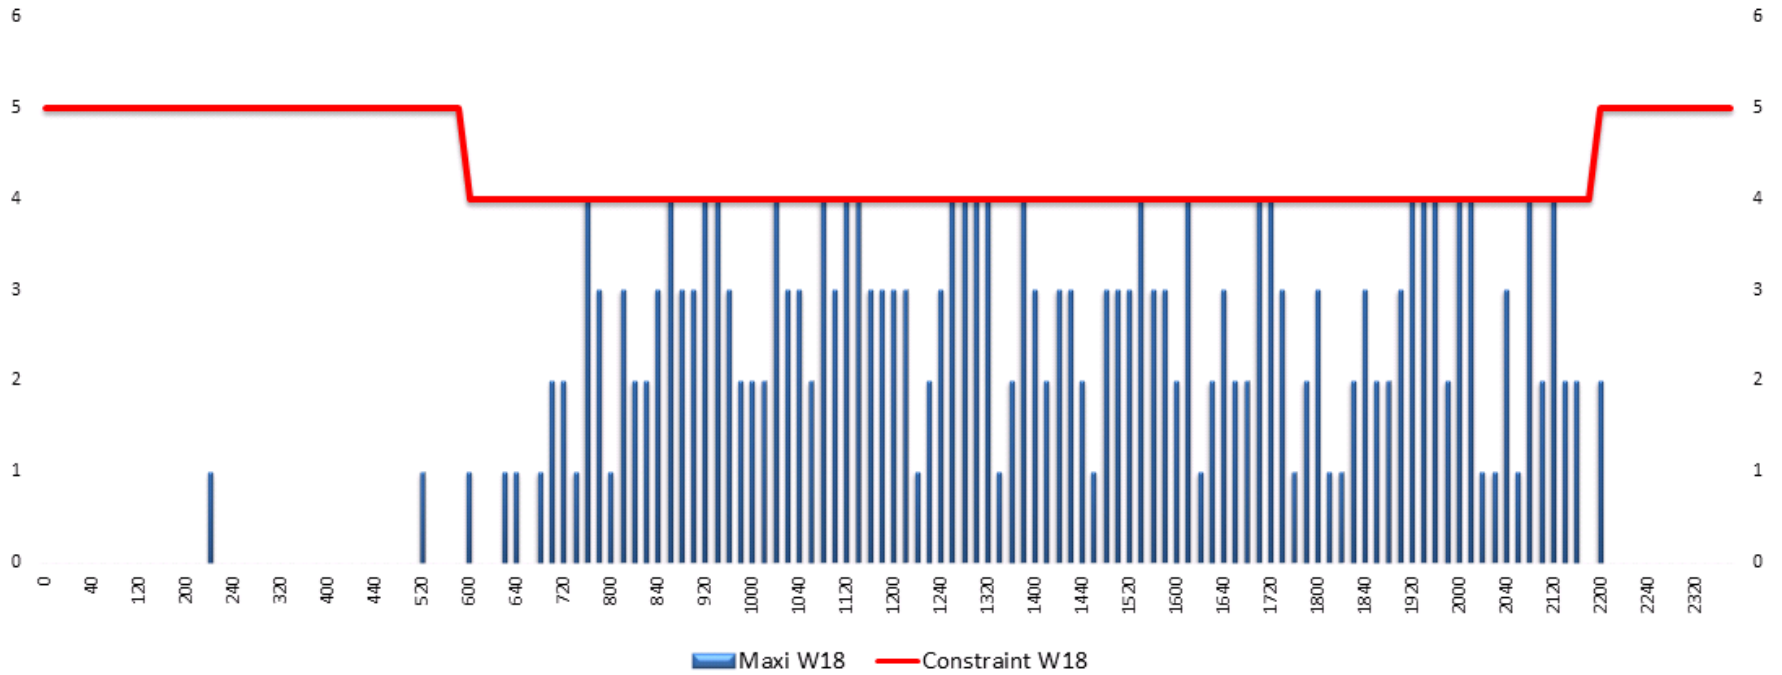

### NCEW18 R10A/D/M: Slot Allocation List - Seasonal Maximum As of 6Jun18 - UTC Time (GMT+1:00, France)

Maxi Dep    Maxi Arr    Maxi Mixed    Constraint R10-D    Constraint R10-A    Constraint R10M

NCEW18 R10 Arrival: Slot Allocation List - Seasonal Maximum  
As of 6Jun18 - UTC Time (GMT+1:00, France)

NCEW18 R10 Departure: Slot Allocation List - Seasonal Maximum  
As of 6Jun18 - UTC Time (GMT+1:00, France)

NCEW18 R10 Mixed: Slot Allocation List - Seasonal Maximum  
As of 6Jun18 - UTC Time (GMT+1:00, France)

### NCEW18 G60A/D/M: Slot Allocation List - Seasonal Maximum

As of 6Jun18 - UTC Time (GMT+1:00, France)

### NCEW18 G60 Arrival: Slot Allocation List - Seasonal Maximum As of 6Jun18 - UTC Time (GMT+1:00, France)

NCEW18 G60 Departure: Slot Allocation List - Seasonal Maximum  
As of 6Jun18 - UTC Time (GMT+1:00, France)