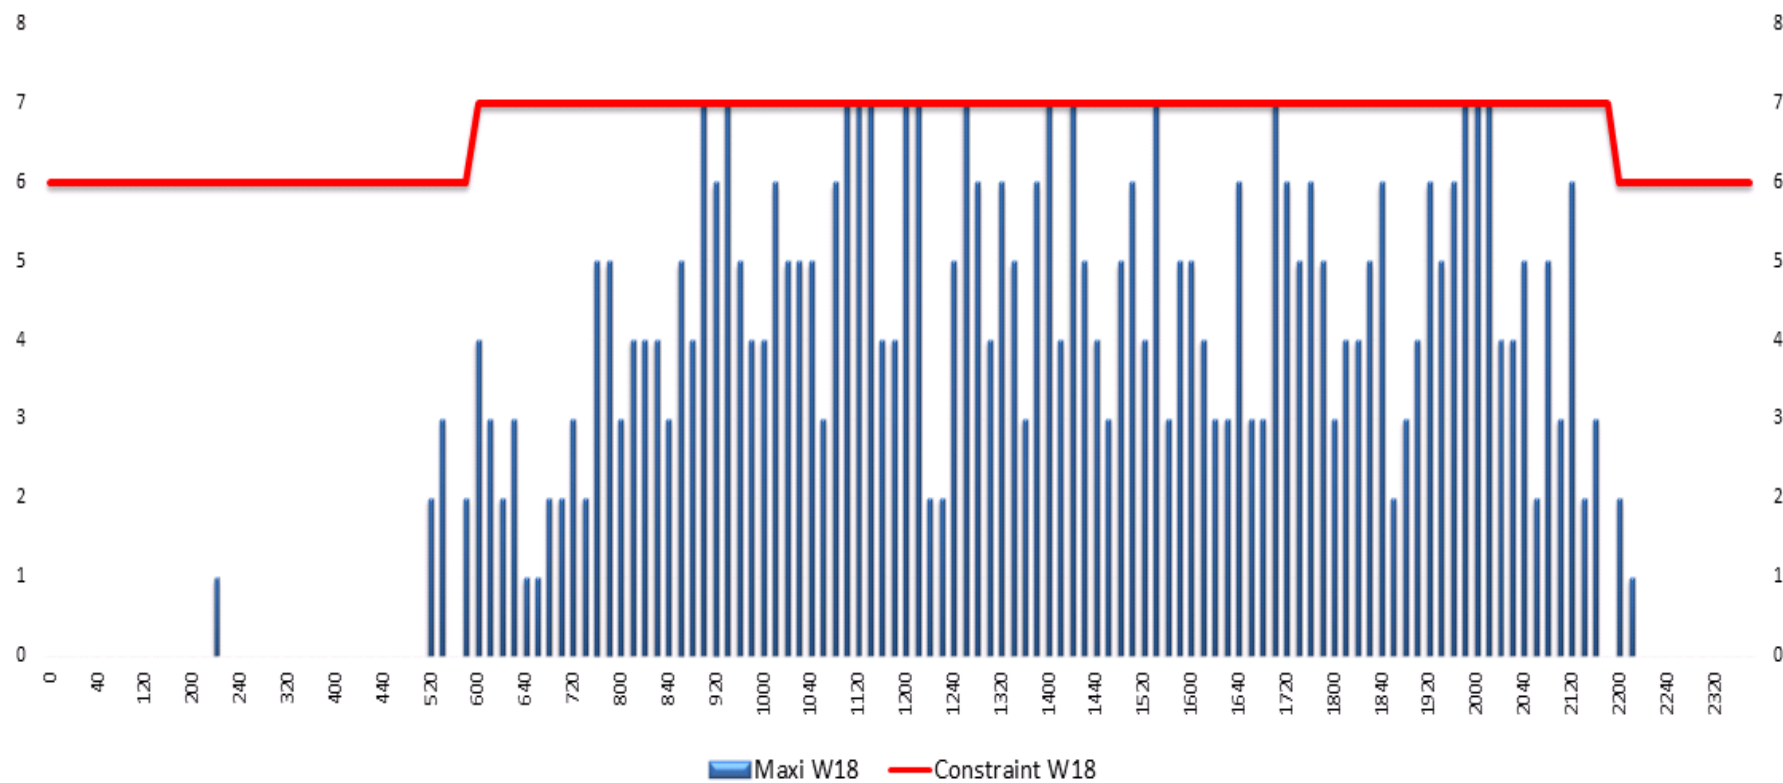

### NCEW18 R10A/D/M: Slot Allocation List - Seasonal Maximum As of 6Jun18 - UTC Time (GMT+1:00, France)

Maxi Dep    Maxi Arr    Maxi Mixed    Constraint R10-D    Constraint R10-A    Constraint R10M

NCEW18 R10 Arrival: Slot Allocation List - Seasonal Maximum  
As of 6Jun18 - UTC Time (GMT+1:00, France)

NCEW18 R10 Departure: Slot Allocation List - Seasonal Maximum  
As of 6Jun18 - UTC Time (GMT+1:00, France)

NCEW18 R10 Mixed: Slot Allocation List - Seasonal Maximum  
As of 6Jun18 - UTC Time (GMT+1:00, France)

### NCEW18 G60A/D/M: Slot Allocation List - Seasonal Maximum

As of 6Jun18 - UTC Time (GMT+1:00, France)

### NCEW18 G60 Arrival: Slot Allocation List - Seasonal Maximum As of 6Jun18 - UTC Time (GMT+1:00, France)

NCEW18 G60 Departure: Slot Allocation List - Seasonal Maximum  
As of 6Jun18 - UTC Time (GMT+1:00, France)